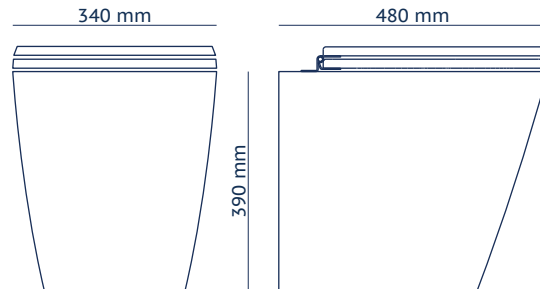

With the new waterloop® toilet system you are free to choose where you want to create your bathroom. In any room of the building, on any level and even in a cellar. The small 40 or 50 mm discharge pipe and the remote installed vacuum macerator offers you this flexibility. If your space is limited, fortunately you do not have to create space for a flushing tank behind the toilet. Place the toilet against the wall and connect it to the water pressure line.

To complete your stylish bathroom waterloop also offers a line of quality sanitary ware including a bidet and a wash basin. These products are made in high quality vitreous China and are easy to clean.

Waterloop makes it possible to create a design bathroom in any location and even save on clean water. Without any compromises to comfort, quality and hygiene.