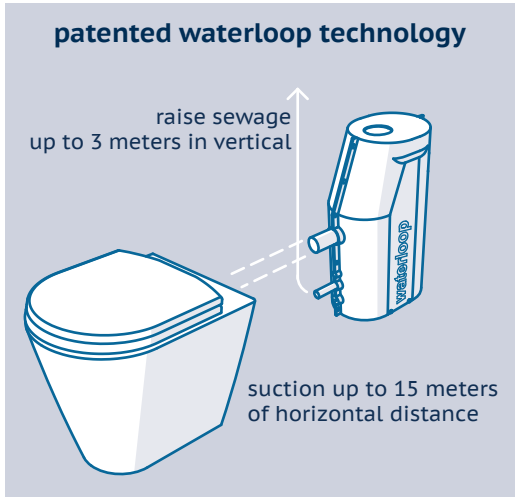

waterloop®: a unique system for a variety of applications

The waterloop toilet system can be installed in many different situations, from normal domestic buildings to mobile applications.

The low water consumption makes the system highly suitable for use in remote houses, boats and green projects.

The simple installation, with no need for flushing tank, makes the toilet system attractive for use in more applications such as restaurants, shops, offices and public facilities.