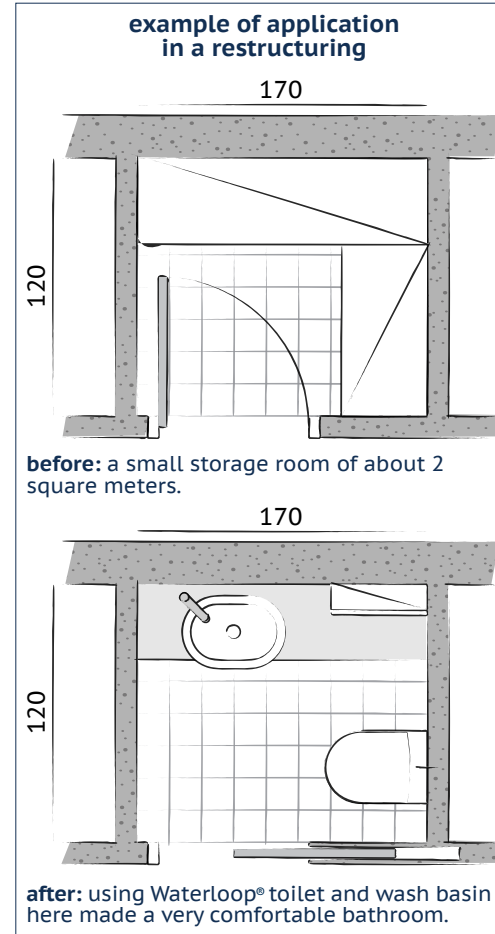

Direct connection to water line, no tank and flush mechanism required.

Only 1.8 liter for full flush, instead of 6/9 liters.

Very silent operation.

The flushing vortex perfectly cleans the bowl, no brush required.

The light vacuum system extracts air and contaminations for more hygiene.

40 or 50 mm discharge pipe for easy and flexible installation instead of 110.

Product benefits

- Very low water consumption (only 1.8 liters)
- Made of Vitreous China.
- Stylish contemporary design.
- Easy to clean surfaces
- Deep basin and siphon patented
- Self-cleaning toilet, no clogging.
- Easy to install, (only water connections).
- Macerator power supply 24V DC or 230V AC